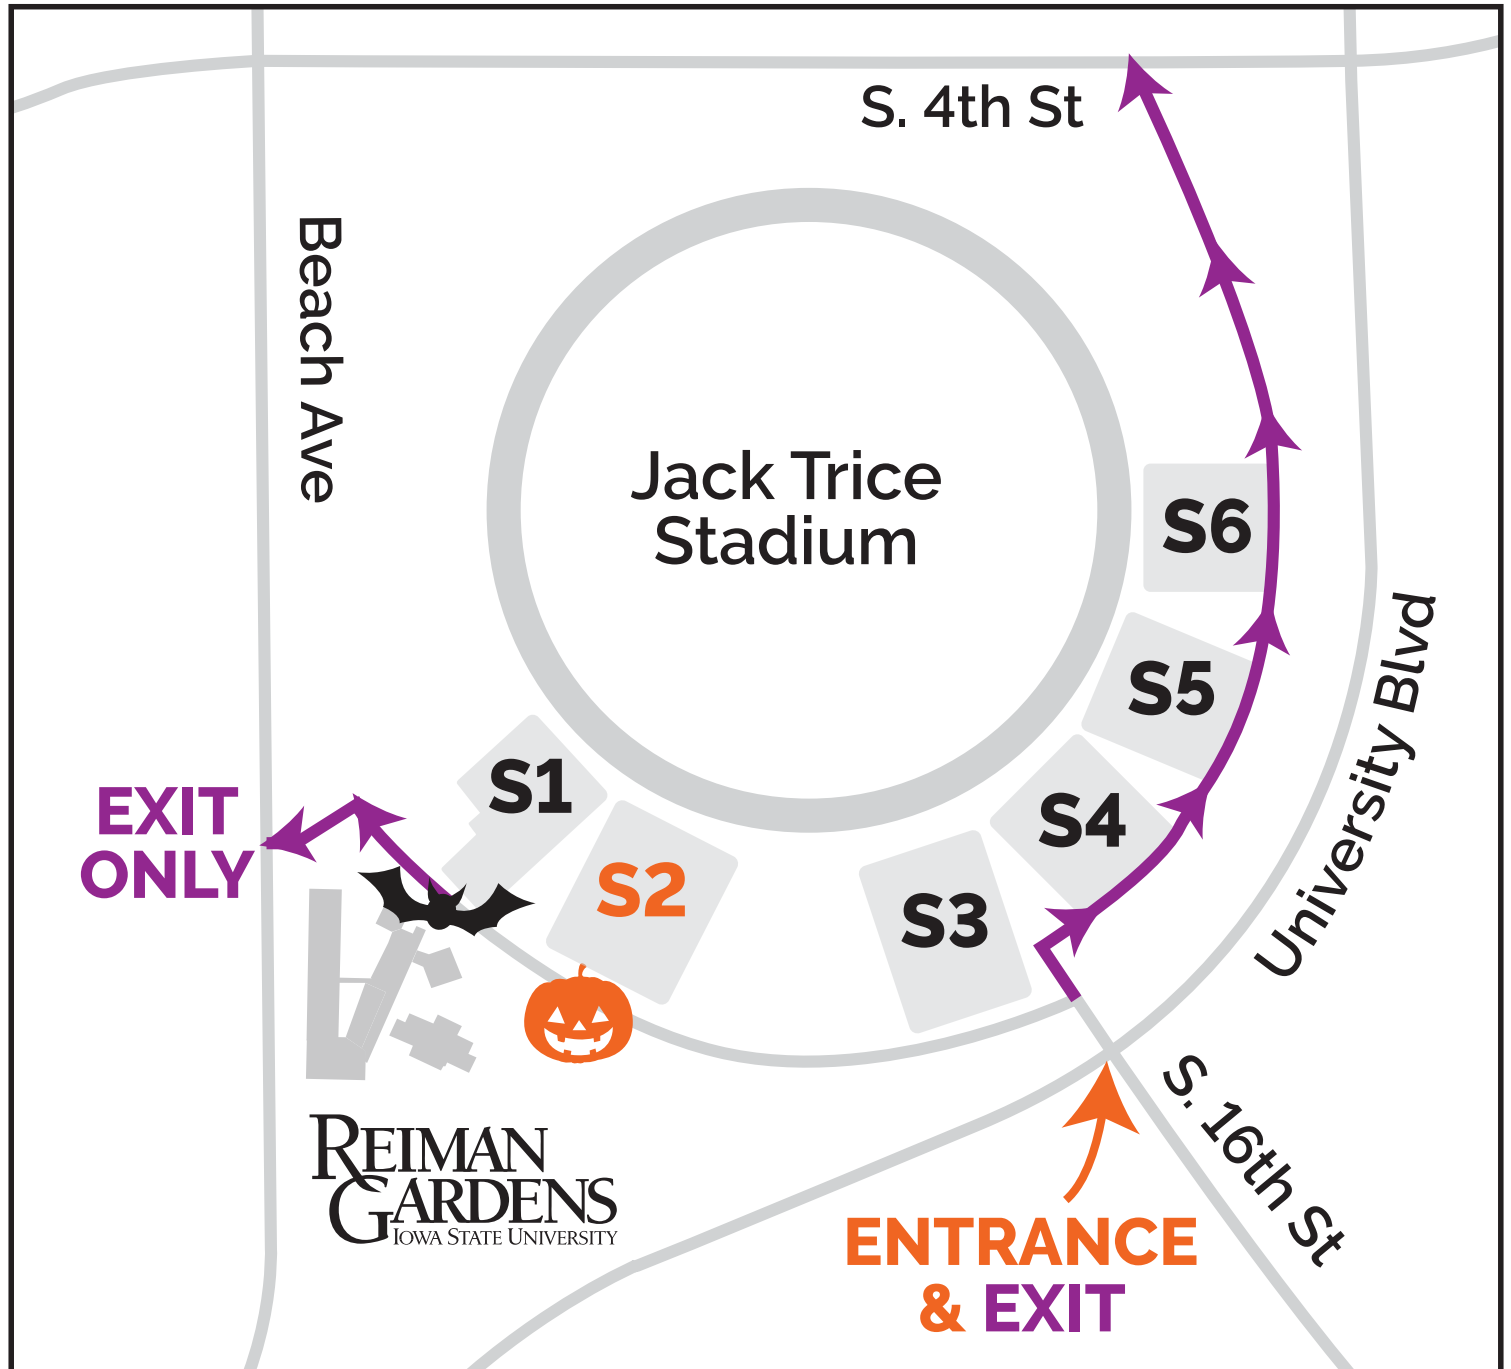

Entrance, Exit & Parking Map

S2: Preferred Parking Lot

S1, S3, S4, S5, S6: Additional Parking

Entrance to Spirits in the Gardens (Reiman Gardens' East Gate)

Exit from Spirits in the Gardens (Exit through Main Building)

Alternate Exit Routes